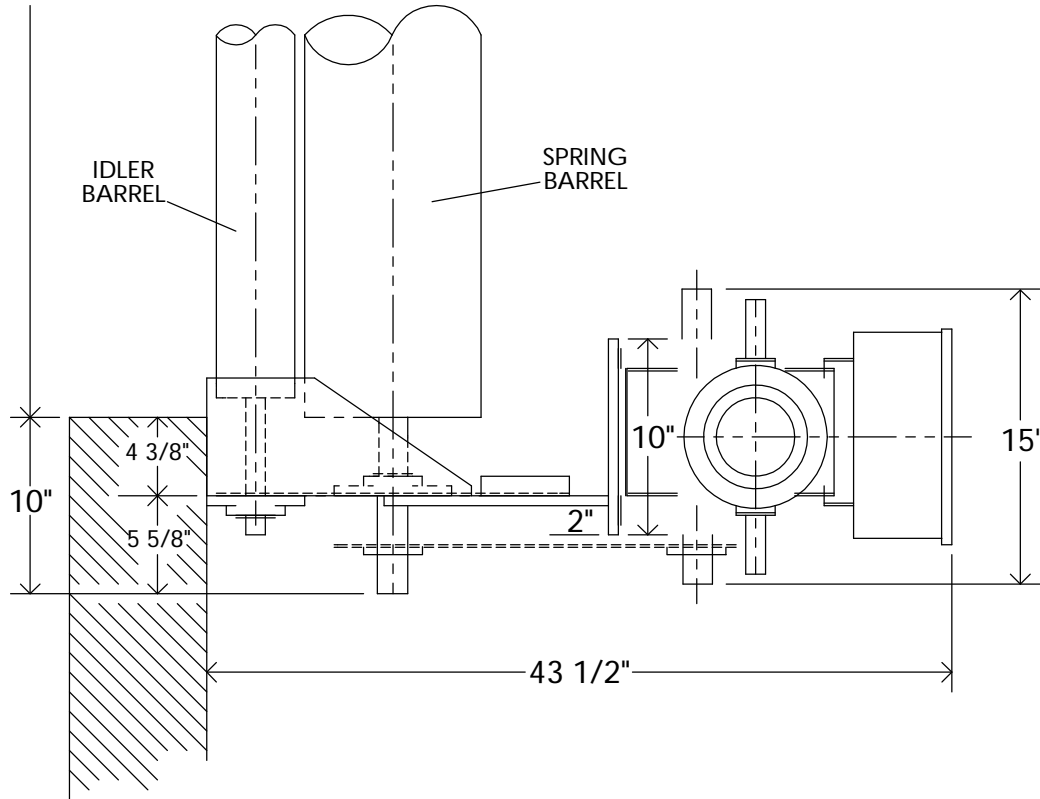

WD1000 RUBBER DOOR  
DOWN VIEW

DOOR SIZE:  
LEFT HAND DRIVE SHOWN  
RIGHT HAND OPPOSITE  
EB-3 END BRACKET  
UP TO 22'-0" HIGH

DOOR  
WIDTH

<b>WD</b> WARREN DOOR CO.		
DATE.	JOB NO.	CHECKED
WD1000 RUBBER DOOR		
EB-3 BRACKET \ GHC OPERATOR		
DOWN VIEW		