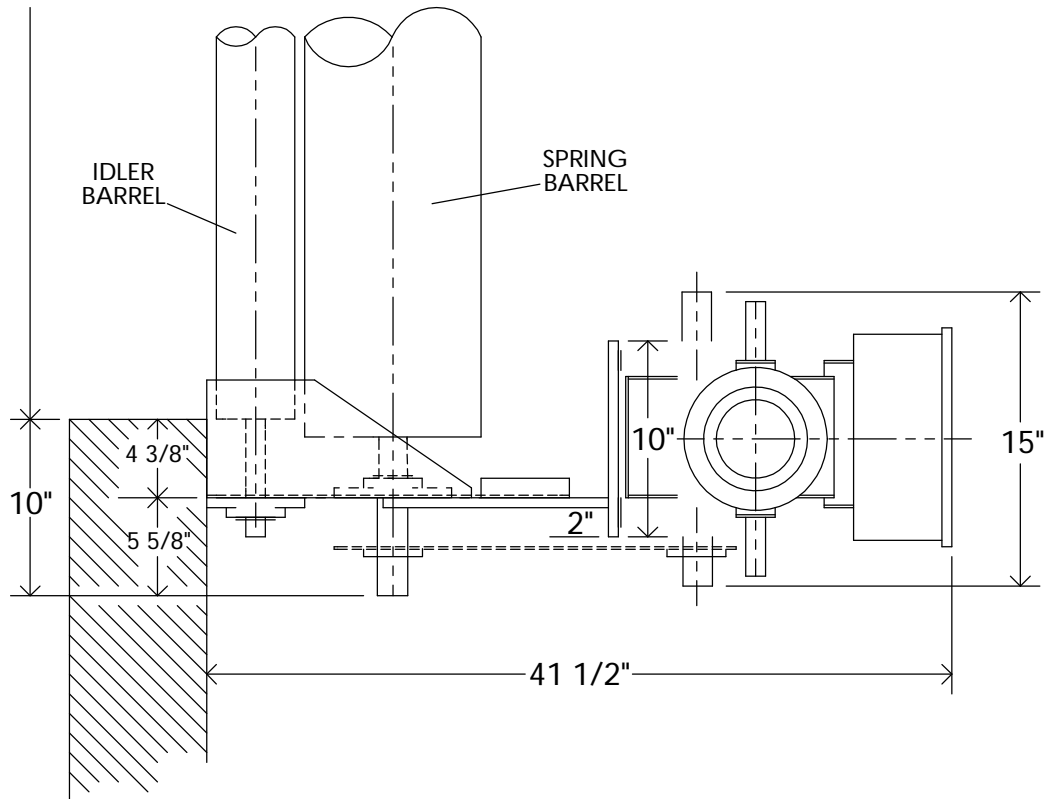

WD1000 RUBBER DOOR  
 DOWN VIEW  
 DOOR SIZE:  
 LEFT HAND DRIVE SHOWN  
 RIGHT HAND OPPOSITE  
 EB-2 END BRACKET  
 DOORS UP TO 17'-6" HIGH

DOOR  
 WIDTH

<b>WD</b> WARREN DOOR CO.		
DATE.	JOB NO.	CHECKED KMW
WD1000 RUBBER DOOR		
EB-2 BRACKET \ GHC OPERATOR		
DOWN VIEW		