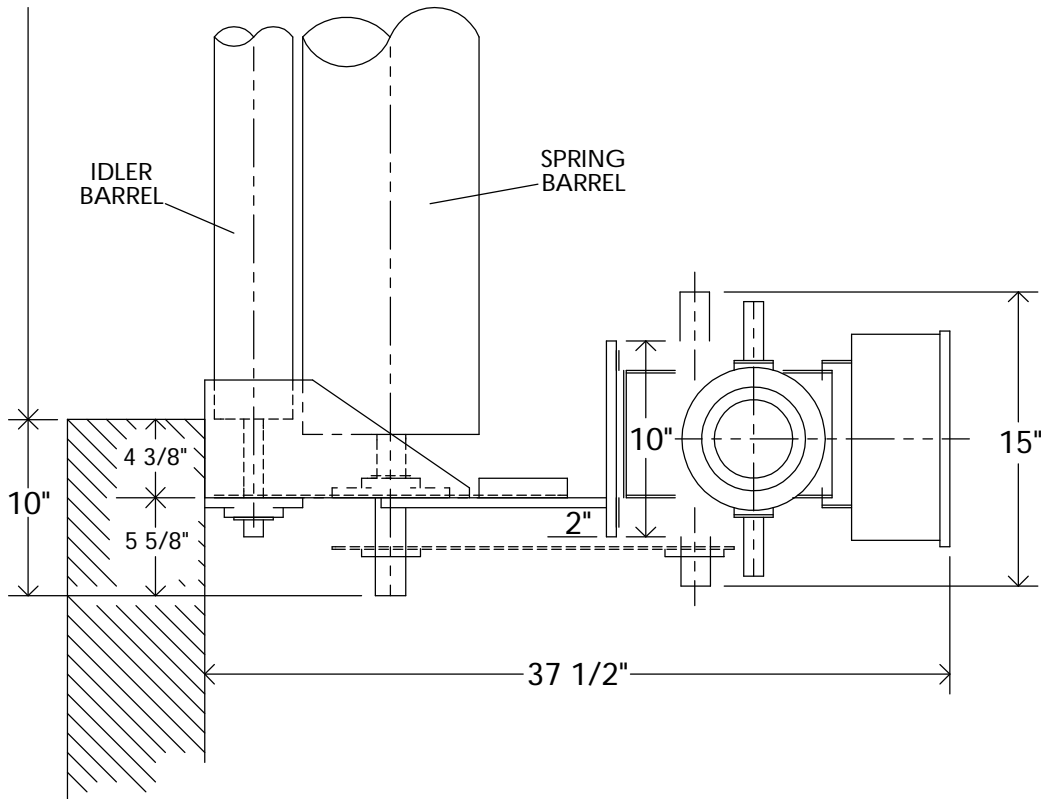

WD1000 RUBBER DOOR
 DOWN VIEW
 DOOR SIZE:
 LEFT HAND DRIVE SHOWN
 RIGHT HAND OPPOSITE
 EB-1 END BRACKET
 DOORS UP TO 10'-0" HIGH

OPENING
 WIDTH

| | | |
|-----------------------------|---------|---------|
| WD WARREN DOOR CO. | | |
| DATE. | JOB NO. | CHECKED |
| WD1000 RUBBER DOOR | | |
| EB-1 BRACKET \ GHC OPERATOR | | |
| DOWN VIEW | | |