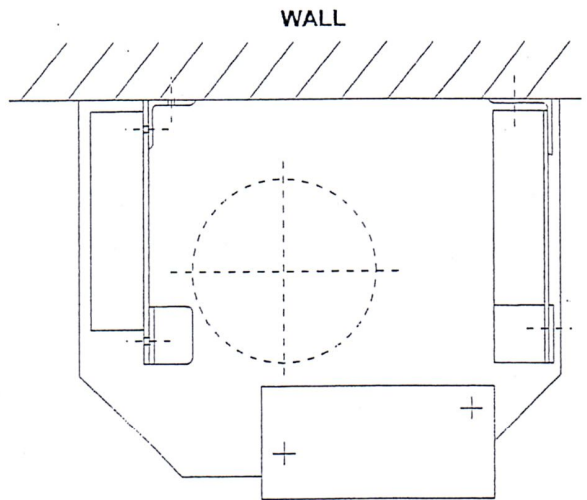

# WALL BRACING

DOWN VIEW

END VIEW

DRIVE END BRACKET

FRONT VIEW

**WARREN DOOR SALES**

NATL. 1 800 227 7412  
OHIO 1 800 227 7411

RDK