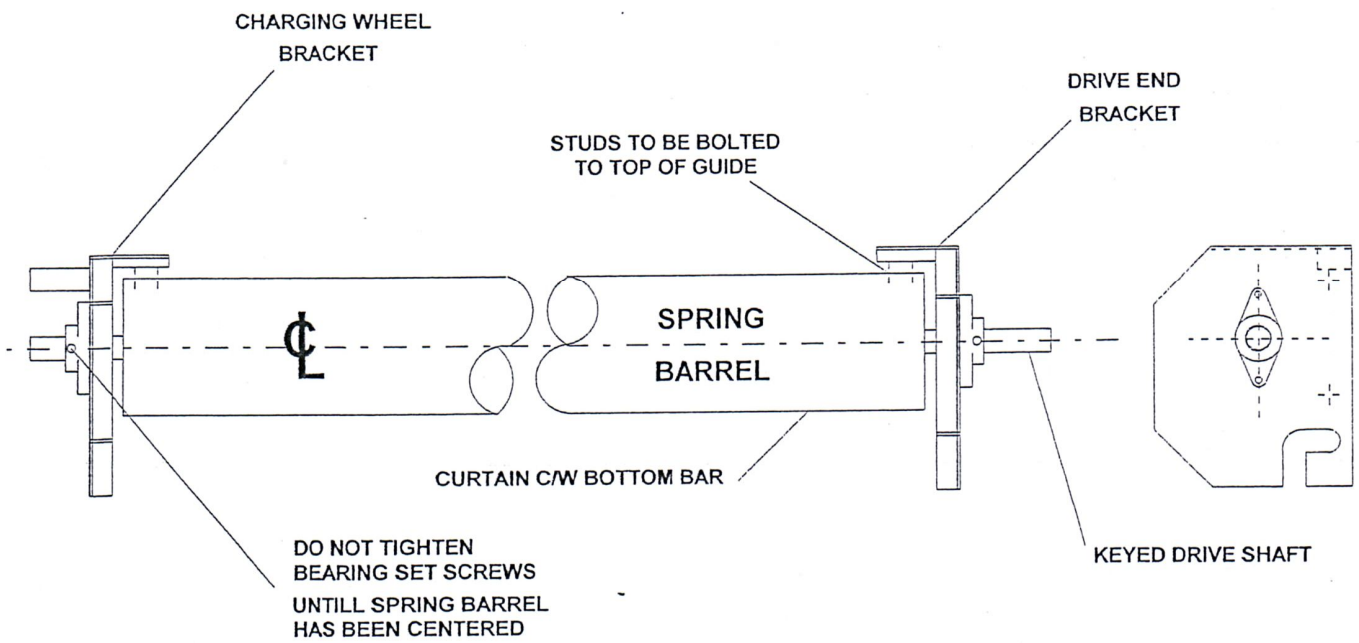

RIGHT HAND DRIVE SHOWN
LEFT HAND OPPOSITE

WARREN DOOR SALES		NATL. 1 800 227 7412
NO SCALE		OHIO 1 800 227 7411
		RDK
SPRING BARREL		DWG. NO.
END BRACKET ASSEMBLY		C