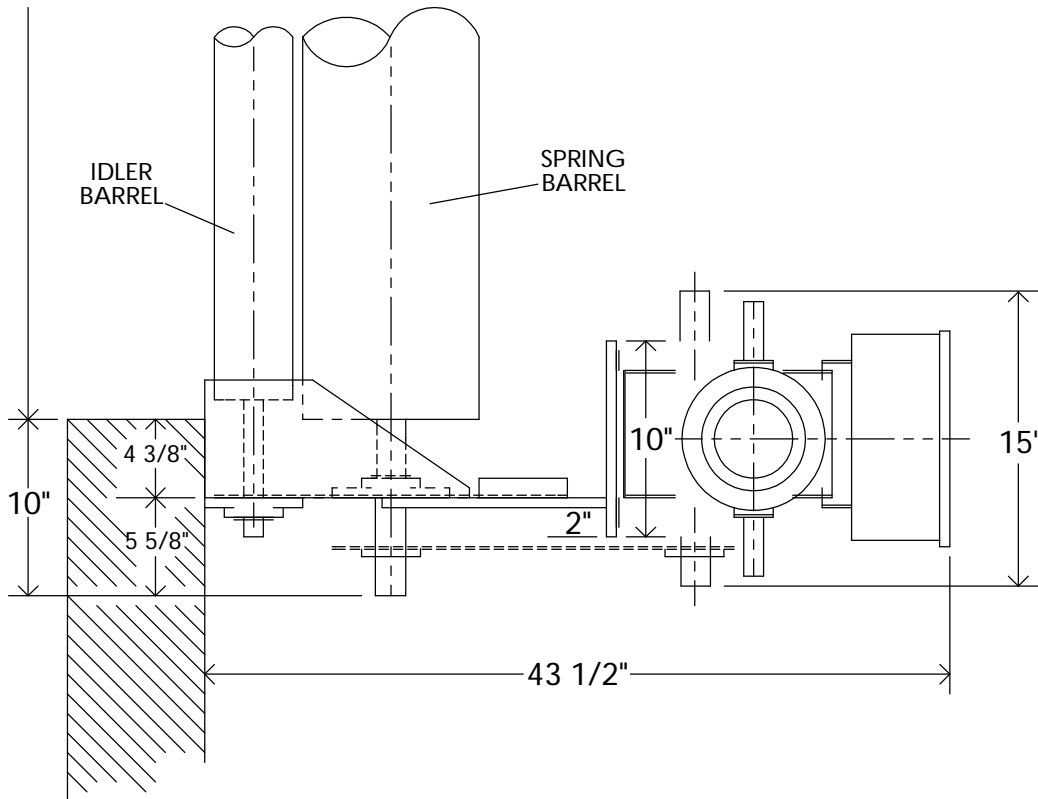

WD1000 RUBBER DOOR  
DOWN VIEW

DOOR SIZE:

LEFT HAND DRIVE SHOWN  
RIGHT HAND OPPOSITE  
EB-3 END BRACKET  
UP TO 22'-0" HIGH

DOOR  
WIDTH

**WD** WARREN DOOR CO.

DATE.	JOB NO.	CHECKED
WD1000 RUBBER DOOR		
EB-3 BRACKET \ GHC OPERATOR		
DOWN VIEW		