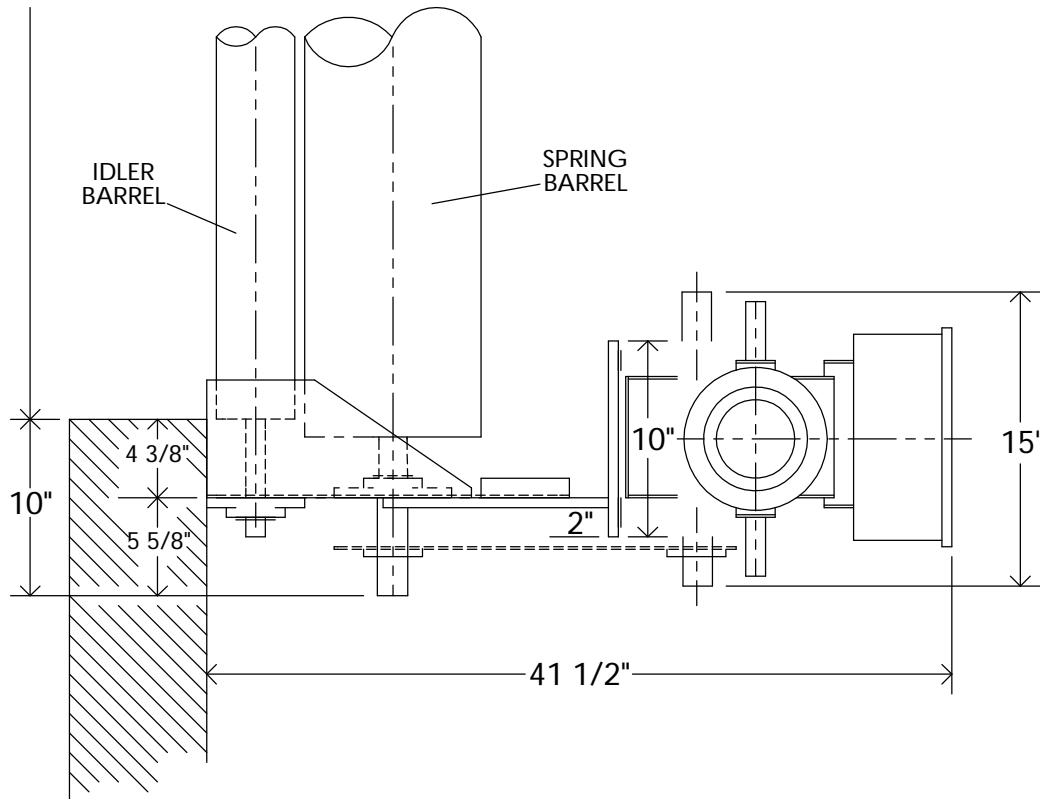

WD1000 RUBBER DOOR  
 DOWN VIEW  
 DOOR SIZE:  
 LEFT HAND DRIVE SHOWN  
 RIGHT HAND OPPOSITE  
 EB-2 END BRACKET  
 DOORS UP TO 17'-6" HIGH

DOOR  
 WIDTH

<b>WD</b> WARREN DOOR CO.		
DATE.	JOB NO.	CHECKED KMW
WD1000 RUBBER DOOR		
EB-2 BRACKET \ GHC OPERATOR		
DOWN VIEW		