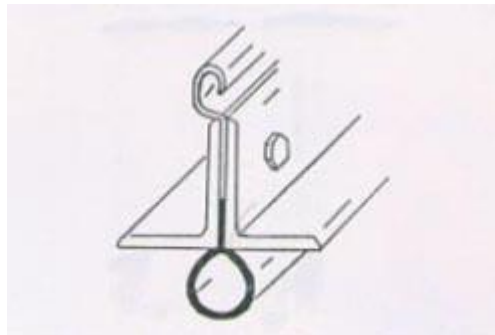

Bottom Bars

All bottom bars come fully assembled for easy installation.

Double angle

- 2" x 2" steel angle
- 2 1/2" x 2 1/2" steel angle
- Available with or without rubber astragal.

Extruded Aluminum

- Available with or without yellow vinyl astragal.

Electric and pneumatic safety edges are also available upon request.

DOUBLE ANGLE
BOTTOM BAR ASSMYS.
2" X 2"

DOUBLE ANGLE
BOTTOM BAR ASSMYS.
2 1/2" X 2 1/2"

EXTRUDED ALUMINUM
BOTTOM BAR ASSMYS.
WITH VINYL ASTRAGAL