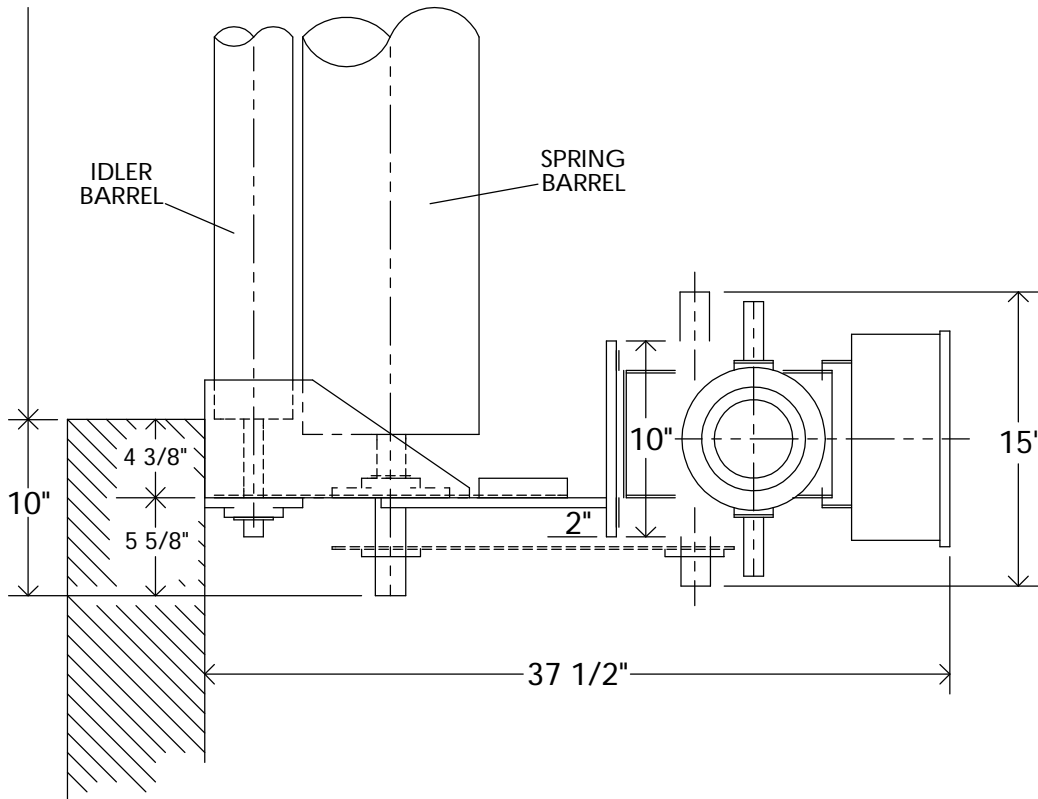

WD1000 RUBBER DOOR  
DOWN VIEW

DOOR SIZE:

LEFT HAND DRIVE SHOWN  
RIGHT HAND OPPOSITE  
EB-1 END BRACKET  
DOORS UP TO 10'-0" HIGH

OPENING  
WIDTH

**WD** WARREN DOOR CO.

|                             |         |         |
|-----------------------------|---------|---------|
| DATE.                       | JOB NO. | CHECKED |
| WD1000 RUBBER DOOR          |         |         |
| EB-1 BRACKET \ GHC OPERATOR |         |         |
| DOWN VIEW                   |         |         |